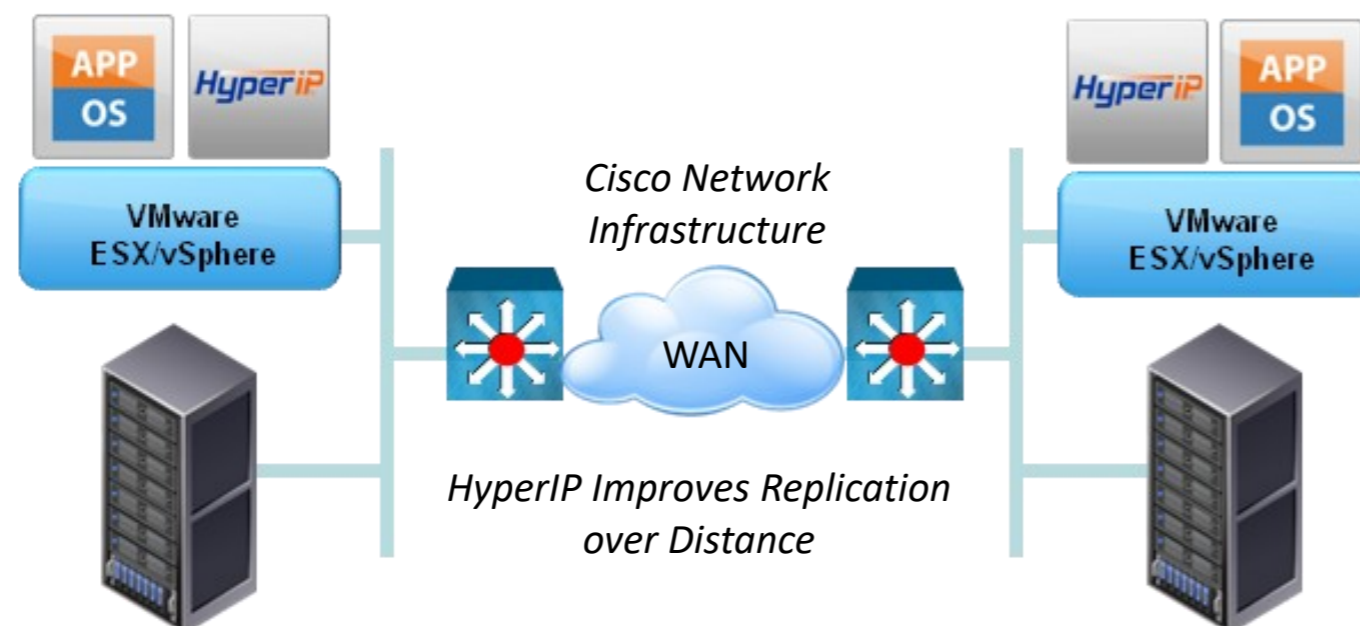

Software-Only WAN Optimization

Works on the Existing Network Infrastructure

- ⇒ Interoperates over any routed IP networks and WAN infrastructures
- ⇒ Software that resides on VMware ESX, ESXi and vSphere platforms
- ⇒ Installed as a virtual appliance on VMware
- ⇒ Does not compromise the Cisco network purity like the hardware WAN optimizers
- ⇒ Rate controls features improves bandwidth availability for Cisco WAAS
- ⇒ Enhances disaster recovery application productivity over wide area networks
- ⇒ HyperIP software scales from 1.5 Mb/s to 800 Mb/s in performance
- ⇒ Simple to deploy for trials and field tests
- ⇒ Managed and installed from a central location using VMware VMotion